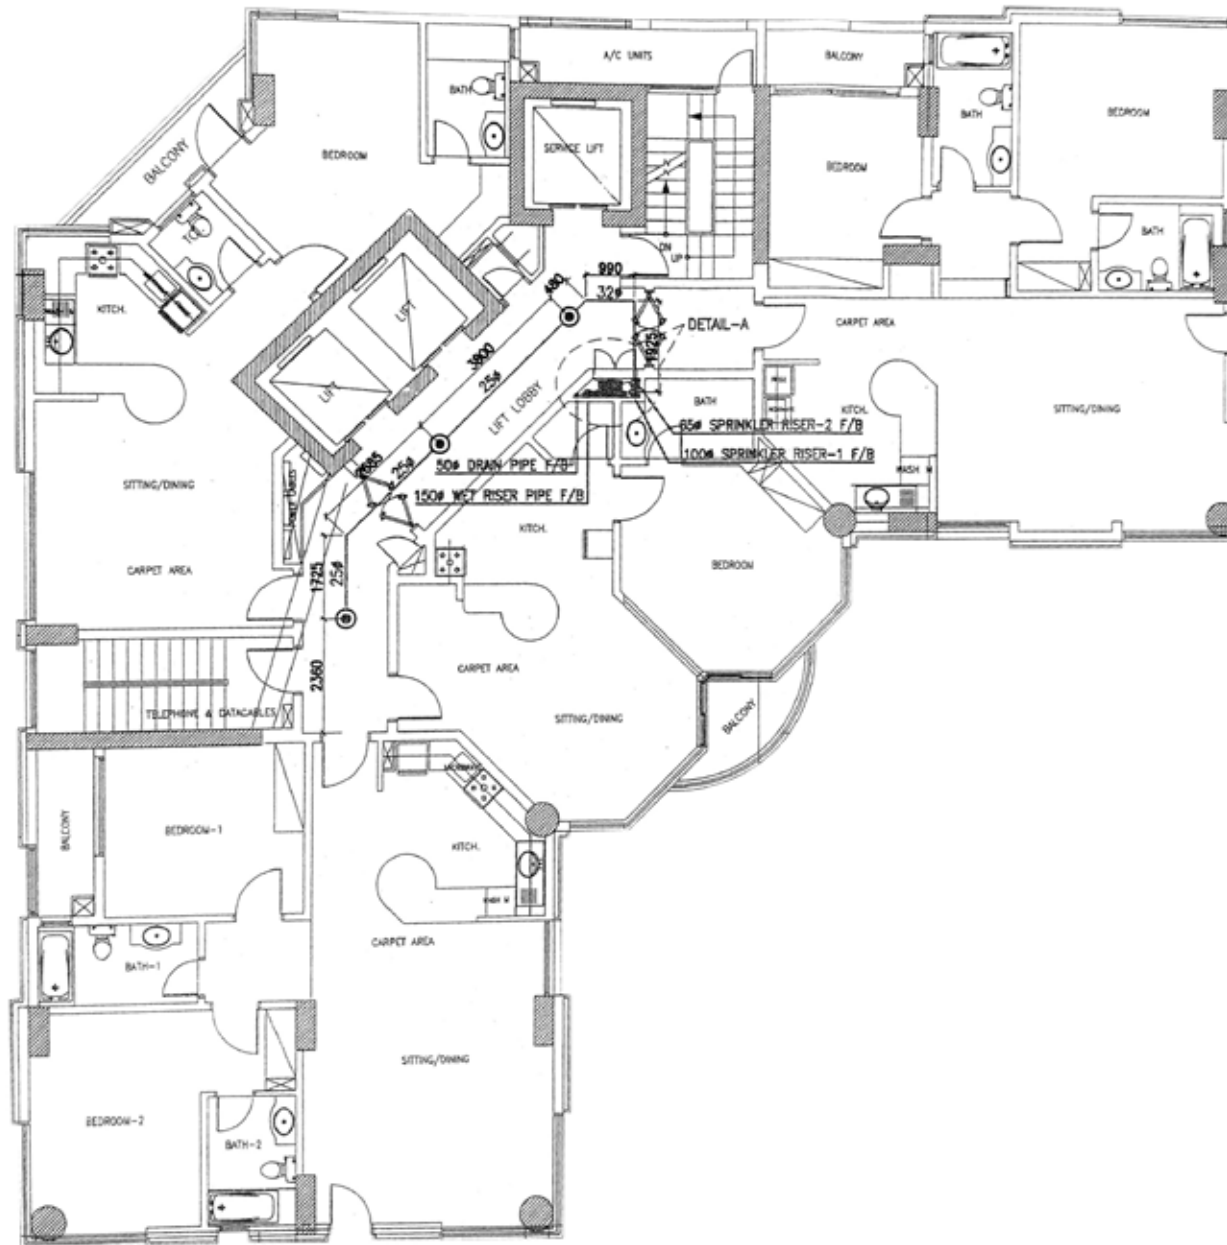

AVARE TOWER

Purpose designed to match modern home owner expectations at a practical price point, Era Avera provides luxury living at a cost saving., located at Sanabis.

No. of Floor : 29

High Speed Elevators : 2

Views : Sea / City

AVARE APARTMENT FLOOR PLAN

AVARE TOWER

Location

Seef - Capital Governorate

AVARE FACILITIES

Separate Gym for Ladies and Men

Party Hall