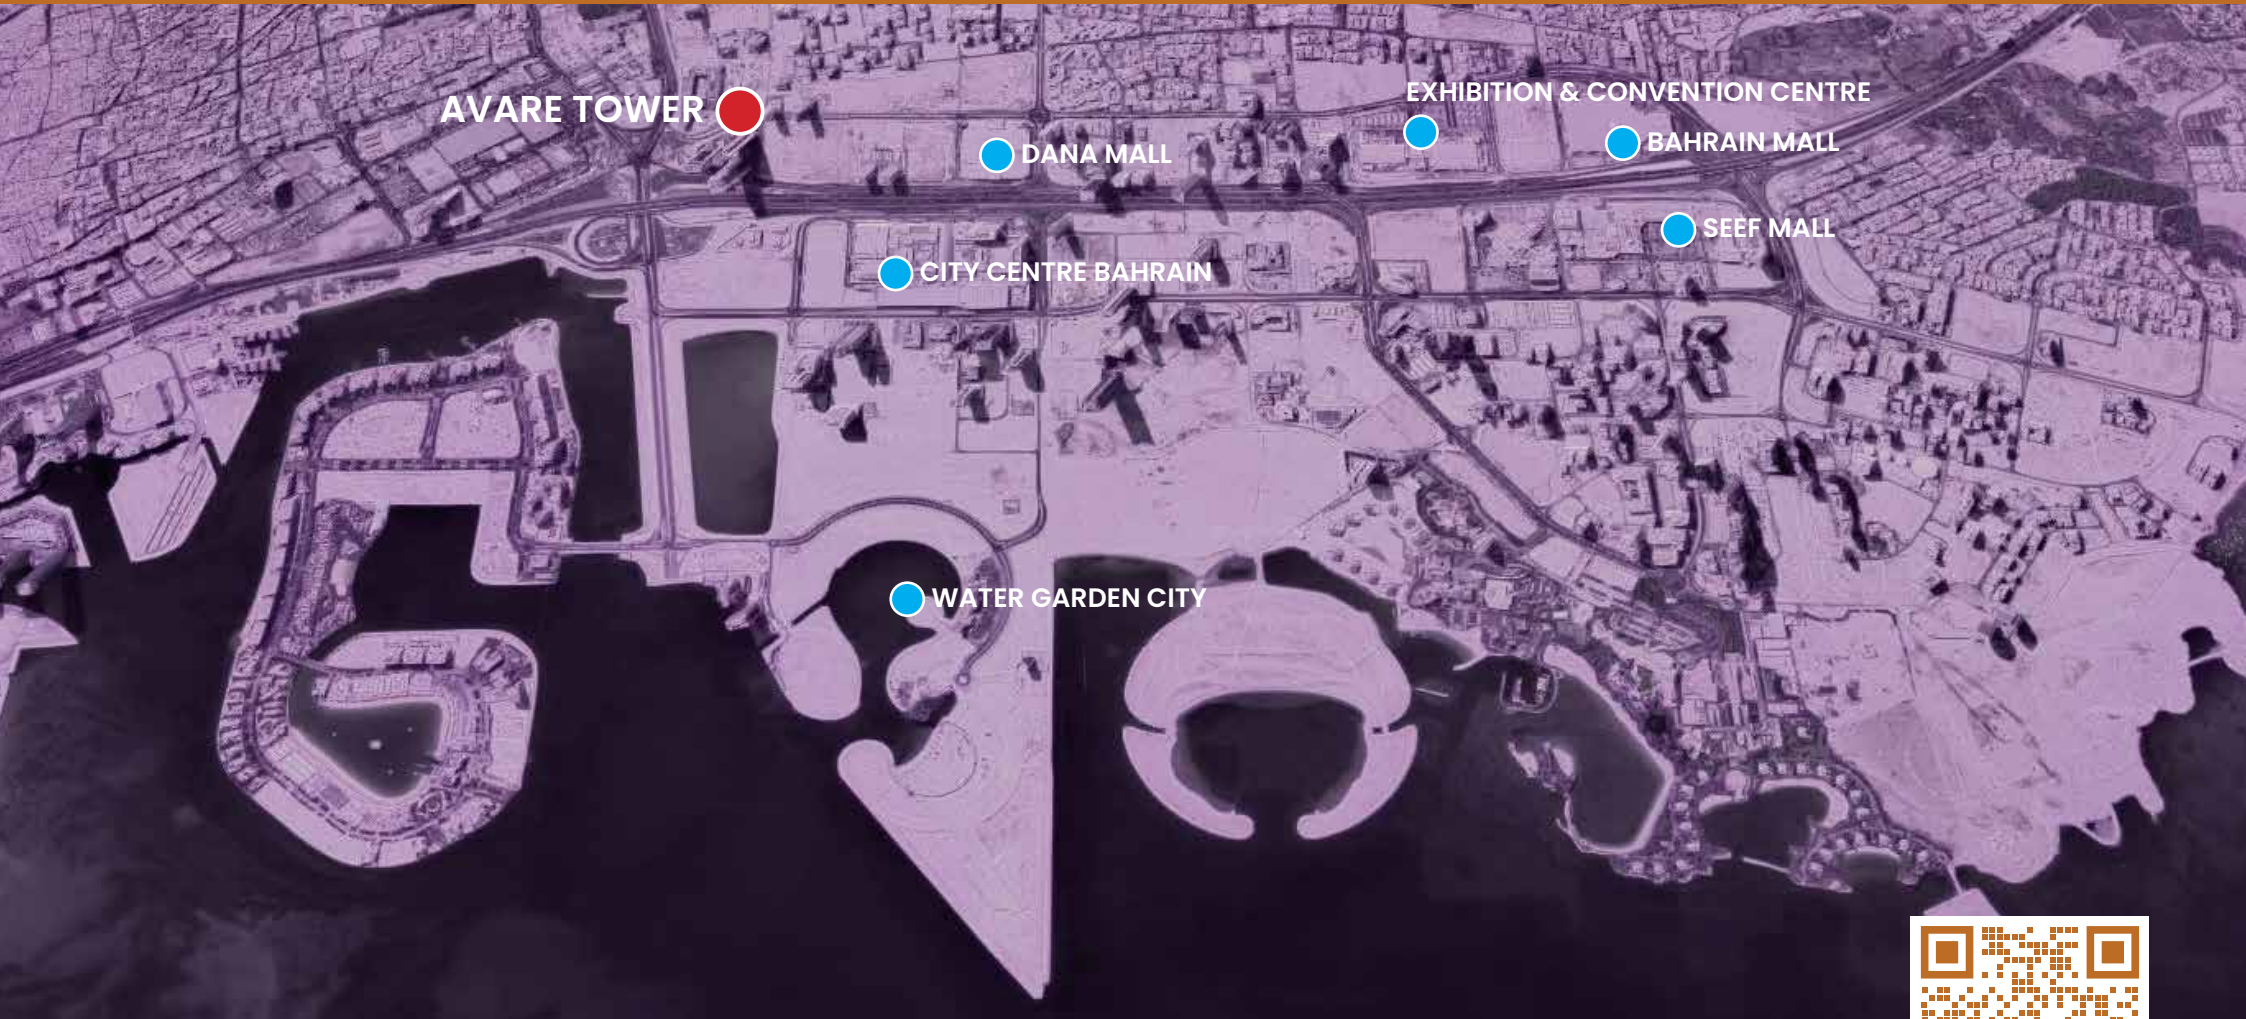

AVARE TOWER

Purpose designed to match modern home owner expectations at a practical price point, Era Avera provides luxury living at a cost saving., located at Sanabis.

No. of Floor : 29

High Speed Elevators : 2

Views : Sea / City

AVARE APARTMENT FLOOR PLAN

AVARE TOWER

Location

Seef - Capital Governorate

AVARE FACILITIES

Separate Gym for Ladies and Men

Party Hall